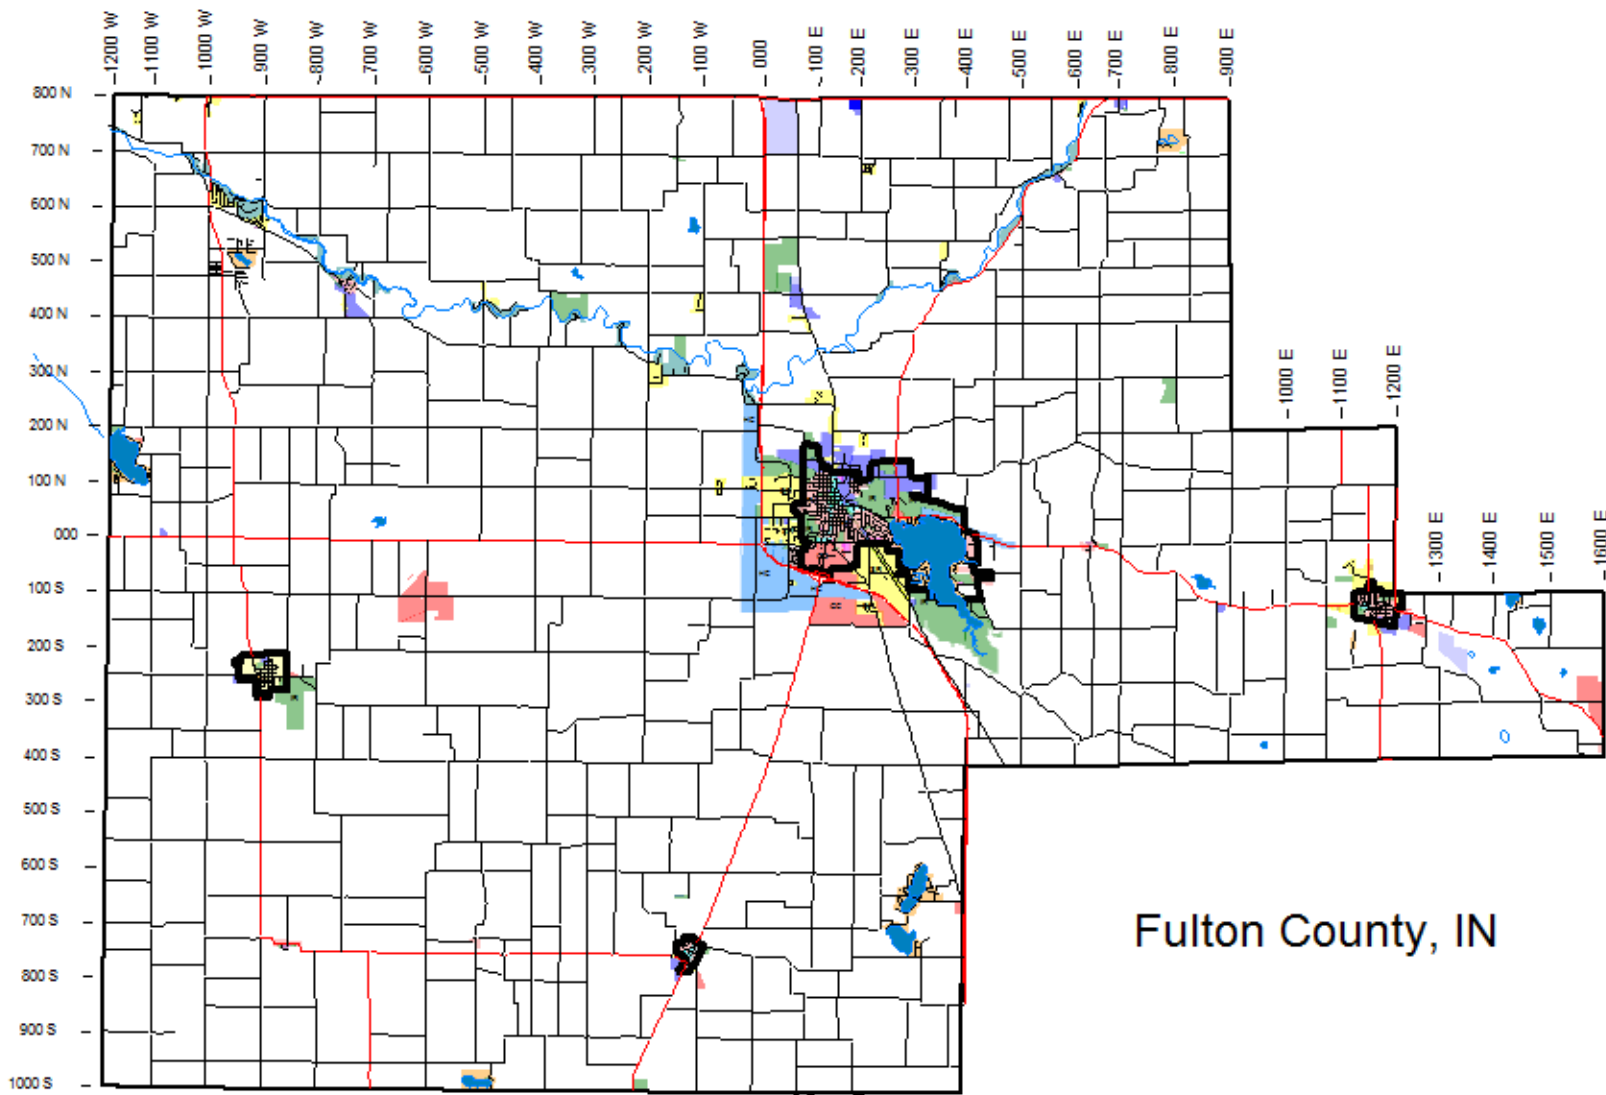

Area Zone Map

Feature Name:

- AG
- C
- DC
- GC
- HC
- HD
- IN
- IR
- IU
- KW
- MP
- R1
- R2
- R3
- RR
- SR
- VC

- City Town Boundary
- County Boundary
- Lakes/River

- Highways
- Roads
- Lakes/River
- Grid

Fulton County, IN

F.C. Zone Map

- Airport Overlay District**
Feature Name:
- runway centerline
 - displaced threshold
 - trapezoids
-
- City Town Boundary
 - County Boundary
 - Lakes/River

- Highways
- Roads
- Lakes/River
- 34:1 Divisions

F.C. Zone Map Airport Overlay District