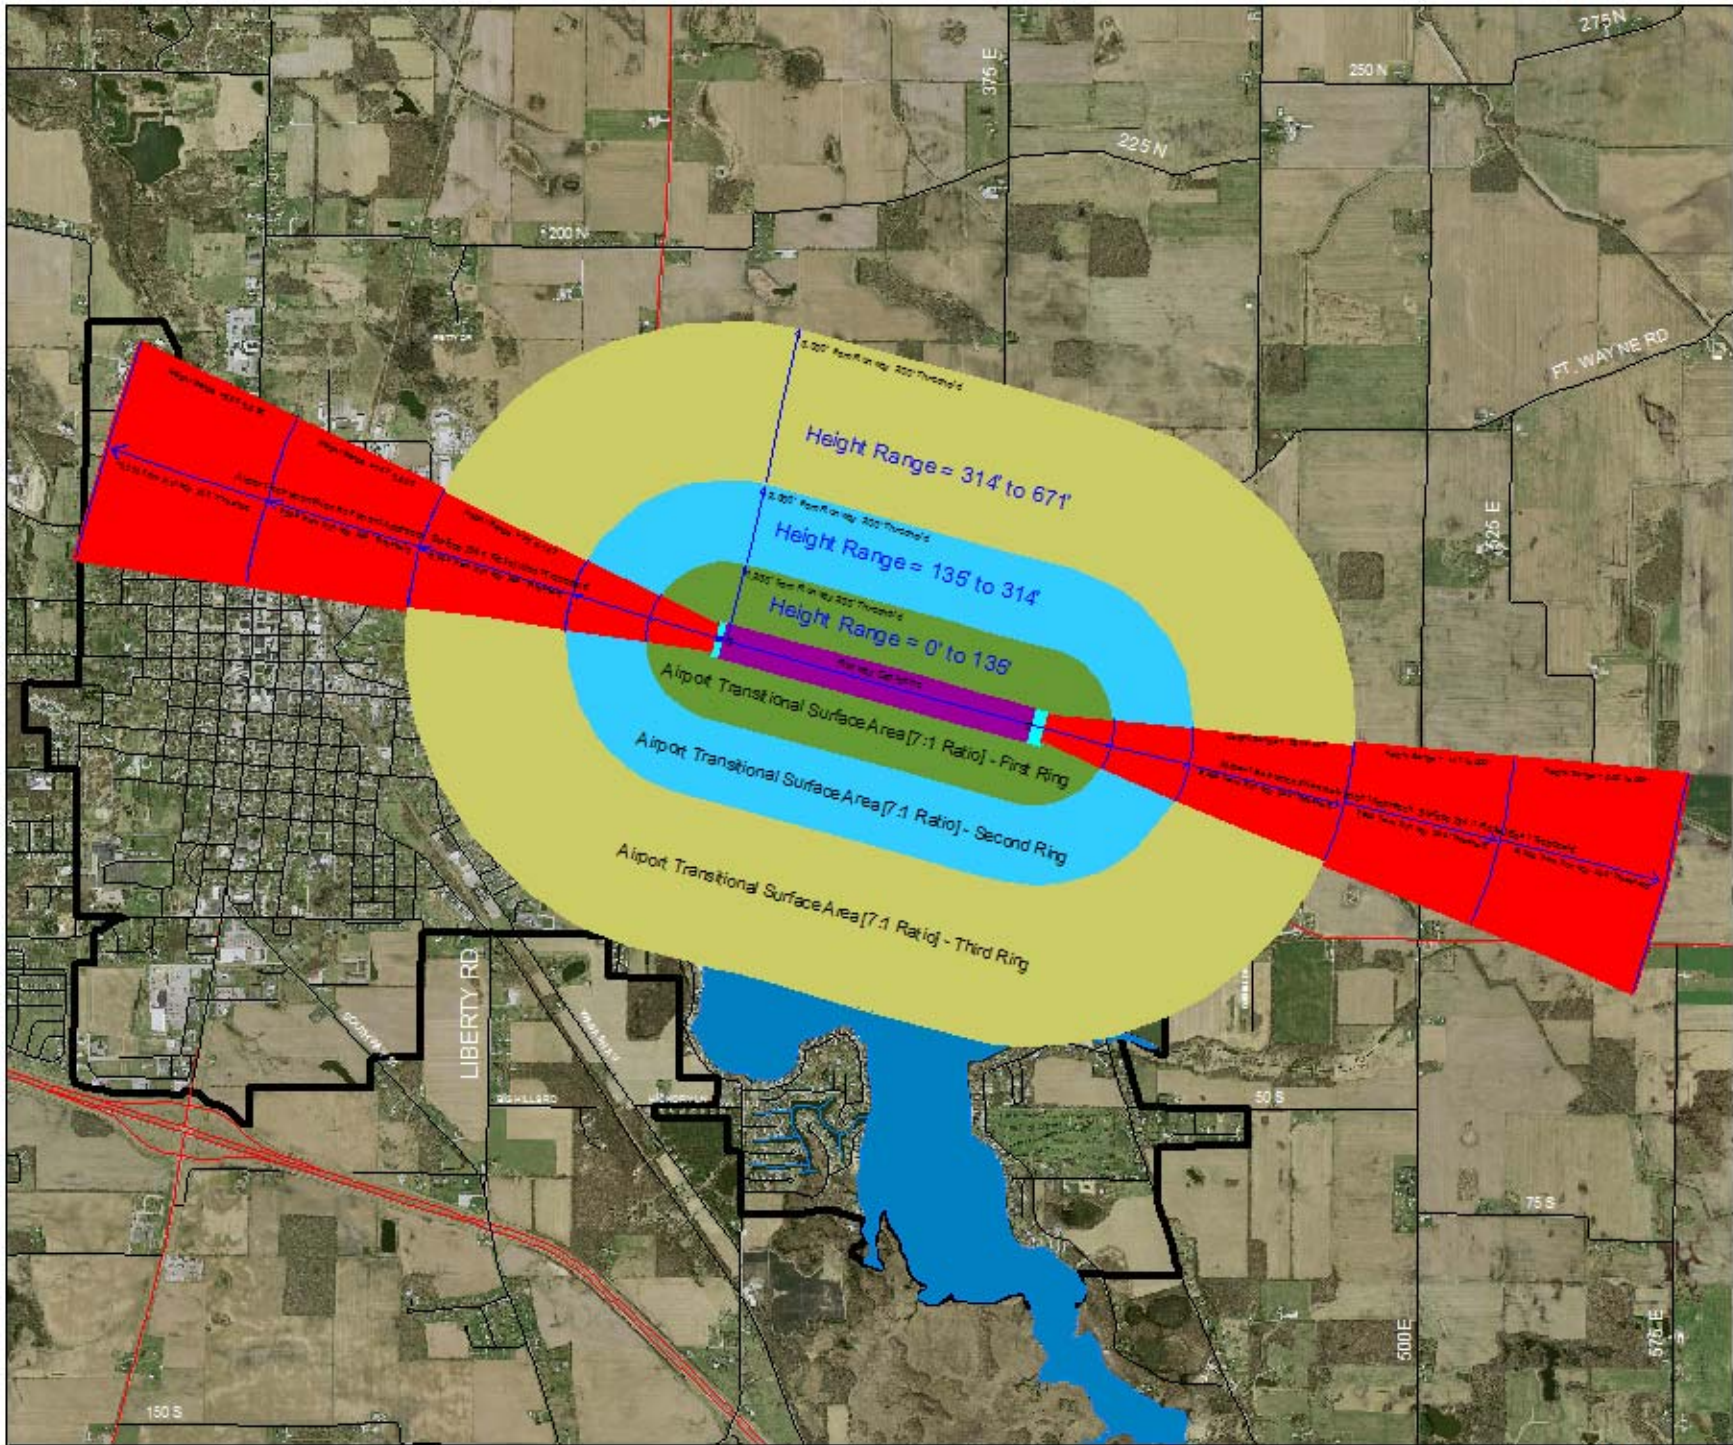

Area Zone Map

Feature Name:

- AG
- C
- DC
- GC
- HC
- HD
- IN
- IR
- IU
- KW
- MP
- R1
- R2
- R3
- RR
- SR
- VC

- City Town Boundary
- County Boundary
- Lakes/River

- Highways
- Roads
- Lakes/River
- Grid

Fulton County, IN

F.C. Zone Map

- Airport Overlay District**
Feature Name:
- runway centerline
 - displaced threshold
 - trapezoids
-
- City Town Boundary
 - County Boundary
 - Lakes/River

- Highways
- Roads
- Lakes/River
- 34:1 Divisions

F.C. Zone Map Airport Overlay District